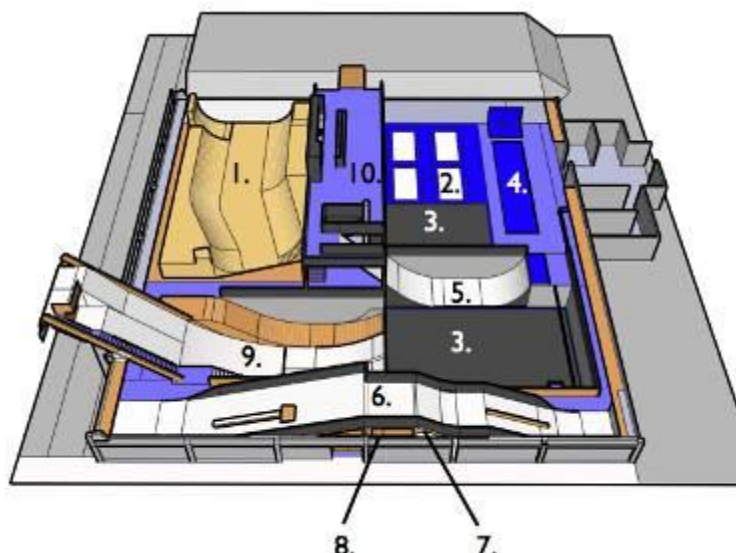

Access

- Single entry
- 10 multi-buy entry
- Seasonal & annual subscription for the whole indoor base or for specific facilities (eg. trampoline, boulder area, mini-ramp)

Overview

- 1 Mini-ramp** wooden half pipe with added bowl, corners & extensions
- 2 Trampolinage** four large trampolines (426 x 213cm)
- 3 Foam Pit** for soft landing
- 4 Airtrack** inflatable floor matting for bounce practise (12m long)
- 5 Quarter pipe** landing into a foam pit
- 6 Snowflex Rail Slope** for ski & snowboard (features a special coating enabling similar gliding as on snow. Also features integrated rails and boxes for different proficiency levels)
- 7 Boulder Area**
- 8 Micro-ramp** wooden half pipe for the little skaters (90cm high)
- 9 Big Air** 3 high jumps for ski, snowboard, skateboard, BMX and Dirtbike landing into a foam pit
- 10 Entry** including a bar with viewing platform